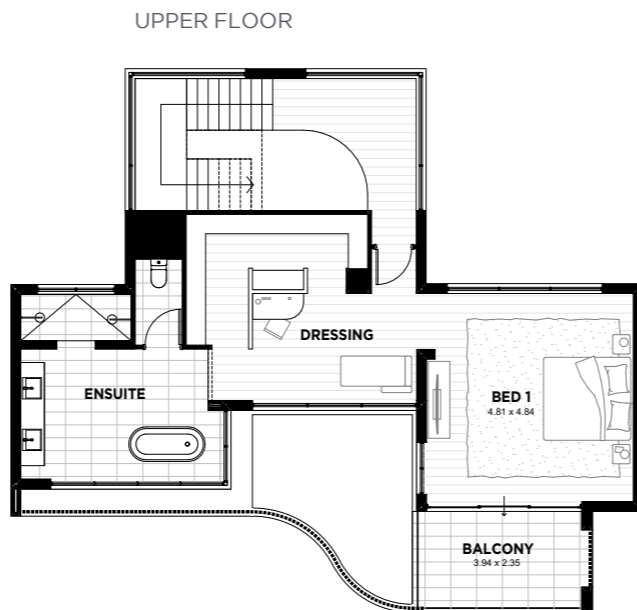

GROUND FLOOR

THE KENMORE

TOTAL GROUND FLOOR	435m ²
TOTAL UPPER FLOOR	110m ²
TOTAL	545m²

20m	4
3	3

OPEN & ORIGINAL

T (08) 6241 6766
 E info@coasthomeswa.com.au
 W coasthomeswa.com.au