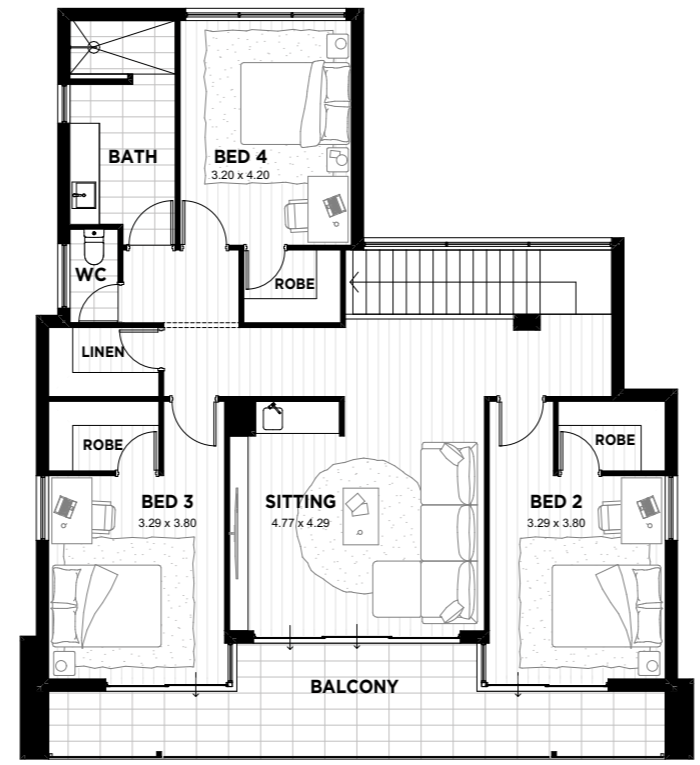

GROUND FLOOR

UPPER FLOOR

# THE GROVEDALE

TOTAL GROUND FLOOR	287m <sup>2</sup>
TOTAL UPPER FLOOR	139m <sup>2</sup>
<b>TOTAL</b>	<b>426m<sup>2</sup></b>

**COAST**  
HOMES

OPEN & ORIGINAL

T (08) 6241 6766  
E info@coasthomeswa.com.au  
W coasthomeswa.com.au